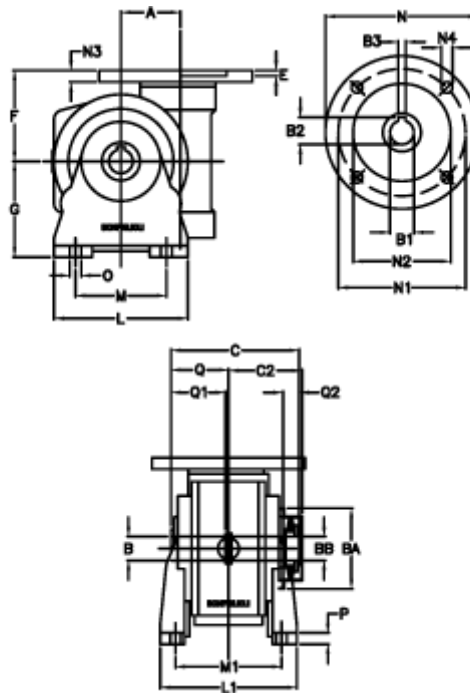

Article number: 390204902832716

Description: Worm Gear with Torque Limiter
VF 49-L1-V-28 P71B5

Measures

| | | | | | | | |
|-------|---------|-------------|------------------|----|--------|----|--------|
| a | = 49.50 | C2 | = 63,5 | M1 | = 98.5 | Q | = 51.0 |
| B | = 25 | Description | = VF 49V-xx-71B5 | N | = 160 | Q1 | = 41 |
| B1 E7 | = 14 | E | = 3.0 | N1 | = 130 | Q2 | = 15 |
| B2 | = 16.3 | F | = 70 | N2 | = 110 | | |
| B3 H9 | = 5 | g | = 82 | N3 | = 10.5 | | |
| BA | = 63 | L | = 110 | N4 | = 9,5 | | |
| BB H7 | = 14 | L1 | = 124.0 | O | = 8.5 | | |
| C | = 105 | m | = 63 | P | = 12 | | |